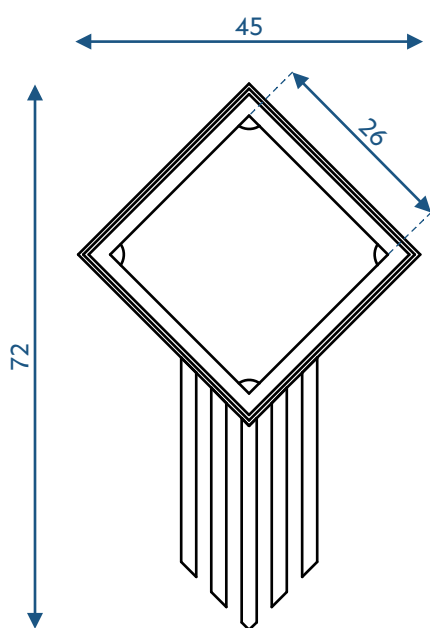

Mirror « Lydia » A Miroir « Lydia » A

MADE IN FRANCE FABRIQUÉ EN FRANCE